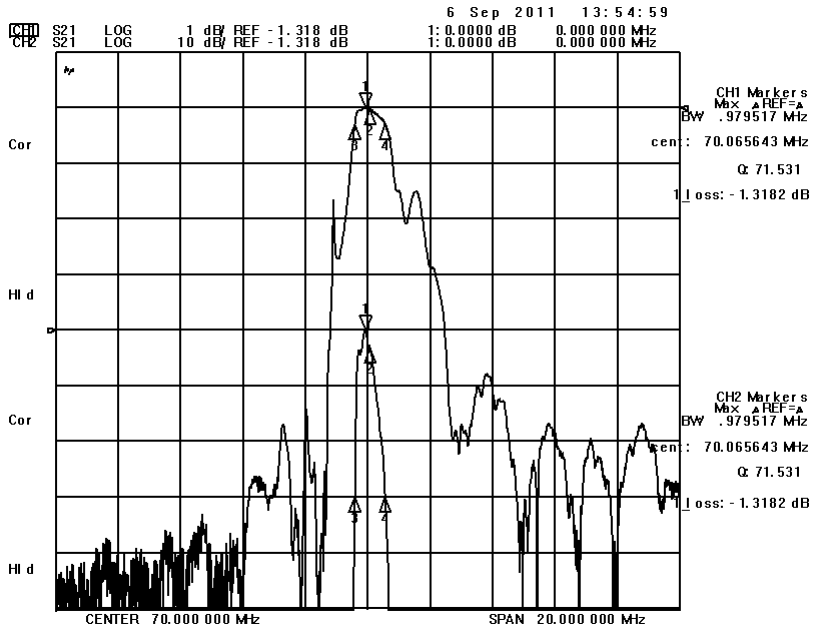

# 70MHz Standard Filter

Part Number 070008L

## Typical Performance